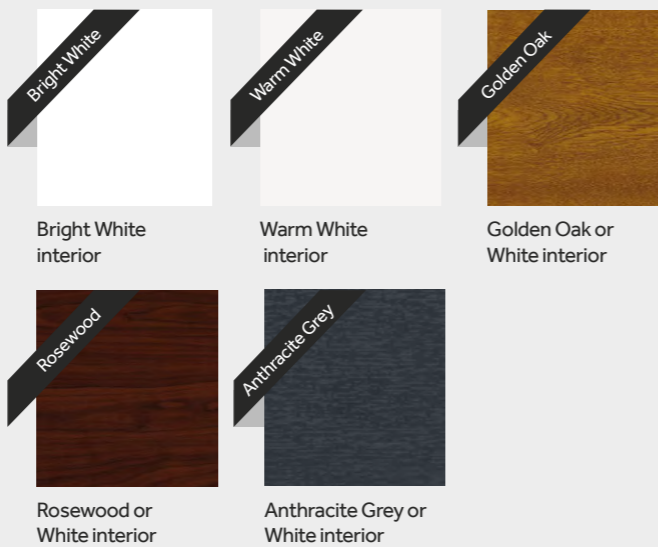

- | | |
|---|--|
|  Edwardian |  Lean-to |
|  Victorian |  T, P & L Shape |
|  Gable |  Orangery |

With a variety of styles and finishes, our conservatories will **complement your home perfectly** and provide you with an extension that you and your family will **enjoy all year round**.

With a choice of internal and external colours, you have the flexibility to truly complement the décor of your home.

Colours made to last

Bespoke colour options open up a whole new world of choices. Our advanced, in-house spray booth facilities offer in excess of **200 colours**.

Standard colours

Flush Fit Colours

Bespoke colours available to suit your home

Furniture

Finish your windows with stylish handles in a choice of colours and styles.

Accessories

Colours

Find a match for your home & style