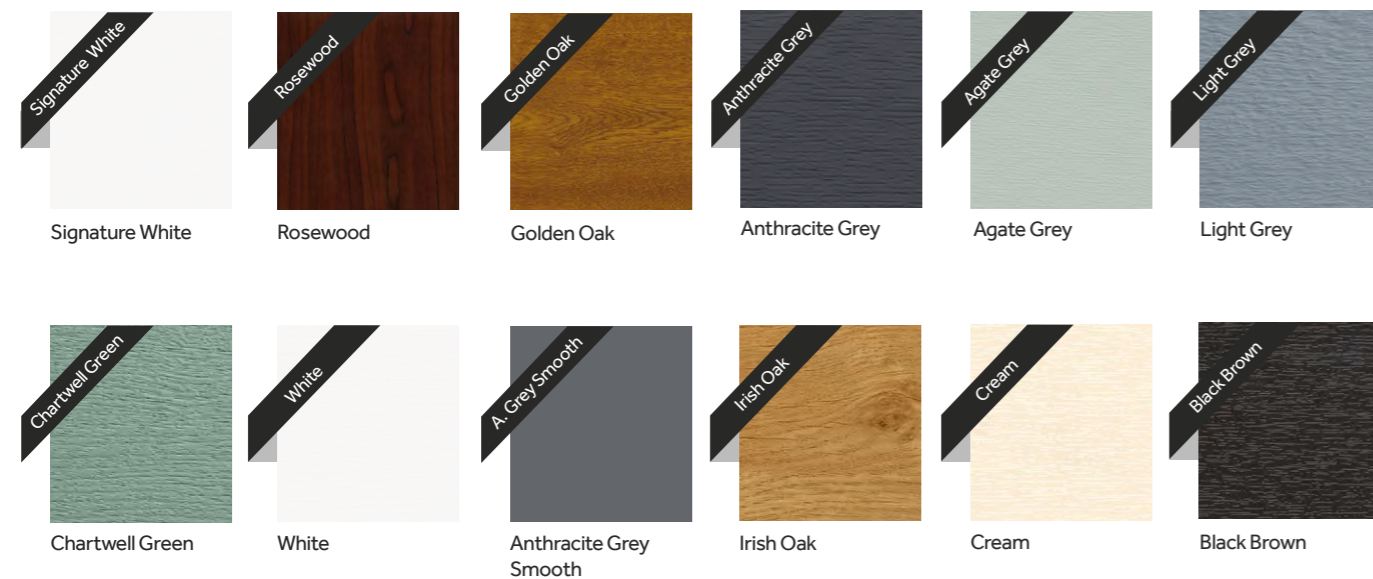

With a choice of internal and external colours, you have the flexibility to truly complement the décor of your home.

Colours made to last

Bespoke colour options open up a whole new world of choices. Our advanced, in-house spray booth facilities offer in excess of **200 colours**.

Standard colours

Flush Fit Colours

Bespoke colours available to suit your home

Furniture

Finish your windows with stylish handles in a choice of colours and styles.

Accessories

Colours

Find a match for your home & style